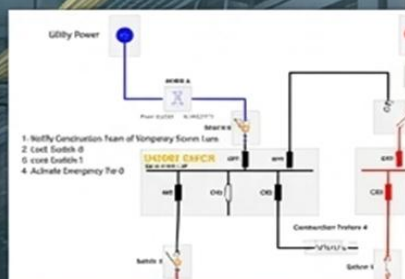

Interactive Smart Single Line Diagram for Data Center Operations

SCENARIO SIMULATIONS

Test Variations
Inject Fault/ Failures
Emergency Situations

ANALYSIS SIMULATION

Simulate System Risks
Prevent Failures

REALISTIC MODELING

Dynamic Power Behavior
System SOO Reactions

RISK ASSESSMENT

Identify Weak Points
Evaluate System Resilience

OPERATIONAL TRAINING

SOP Training
MOP Drills
Incident Drills

SAFE TESTING ENVIRONMENT

Zero Impact Simulations
Operational Safety