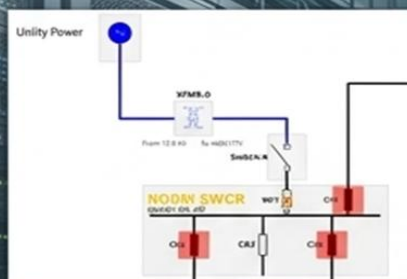

Interactive Smart Single Line Diagram for Data Center Operations

SCENARIO SIMULATIONS

Test Variations
Inject Fault/ Failures
Emergency Situations

ANALYSIS SIMULATION

Simulate System Risks
Prevent Failures

REALISTIC MODELING

Dynamic Power Behavior
System SOO Reactions

RISK ASSESSMENT

Identify Weak Points
Evaluate System Resilience

OPERATIONAL TRAINING

SOP Training
MOP Drills
Incident Drills

SAFE TESTING ENVIRONMENT

Zero Impact Simulations
Operational Safety